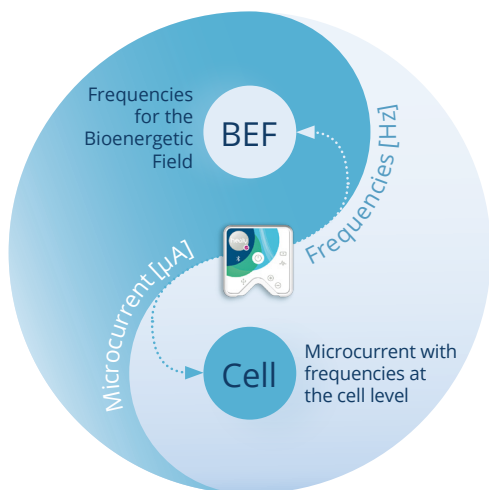

Frequencies for Your Life

Welcome to the World of Healy!

The Wearable Device for Holistic Health, Wellbeing and Vitality

Healy is a small and practical device (controlled by your smartphone) that uses Individualized Microcurrent Frequency (IMF) programs to harmonize your Bioenergetic Field for many important areas of life.

The whole human organism is based on a transfer of molecules, energy and information. The Bioenergetic Field (BEF) is the flow of life energy connecting body, mind and soul, traditionally known as Chi (or Qi) and Prana.

In scientific terms:

An information flow on the quantum level.

"If you want to find the secrets of the universe, think in terms of energy, frequency and vibration."

Nikola Tesla

"All matter consists of energy vibrating at different frequencies. Therefore, Healy technology is based on my belief that electromagnetic fields vibrating at Quantum Analyzed Frequencies can provide the body with the information and energy it needs to harmonize its own energetic self-organization and self-repair. These specific frequencies can take the Bioenergetic Field of the body to a state of higher order, manifesting itself in Holistic Health, Wellbeing and Vitality."